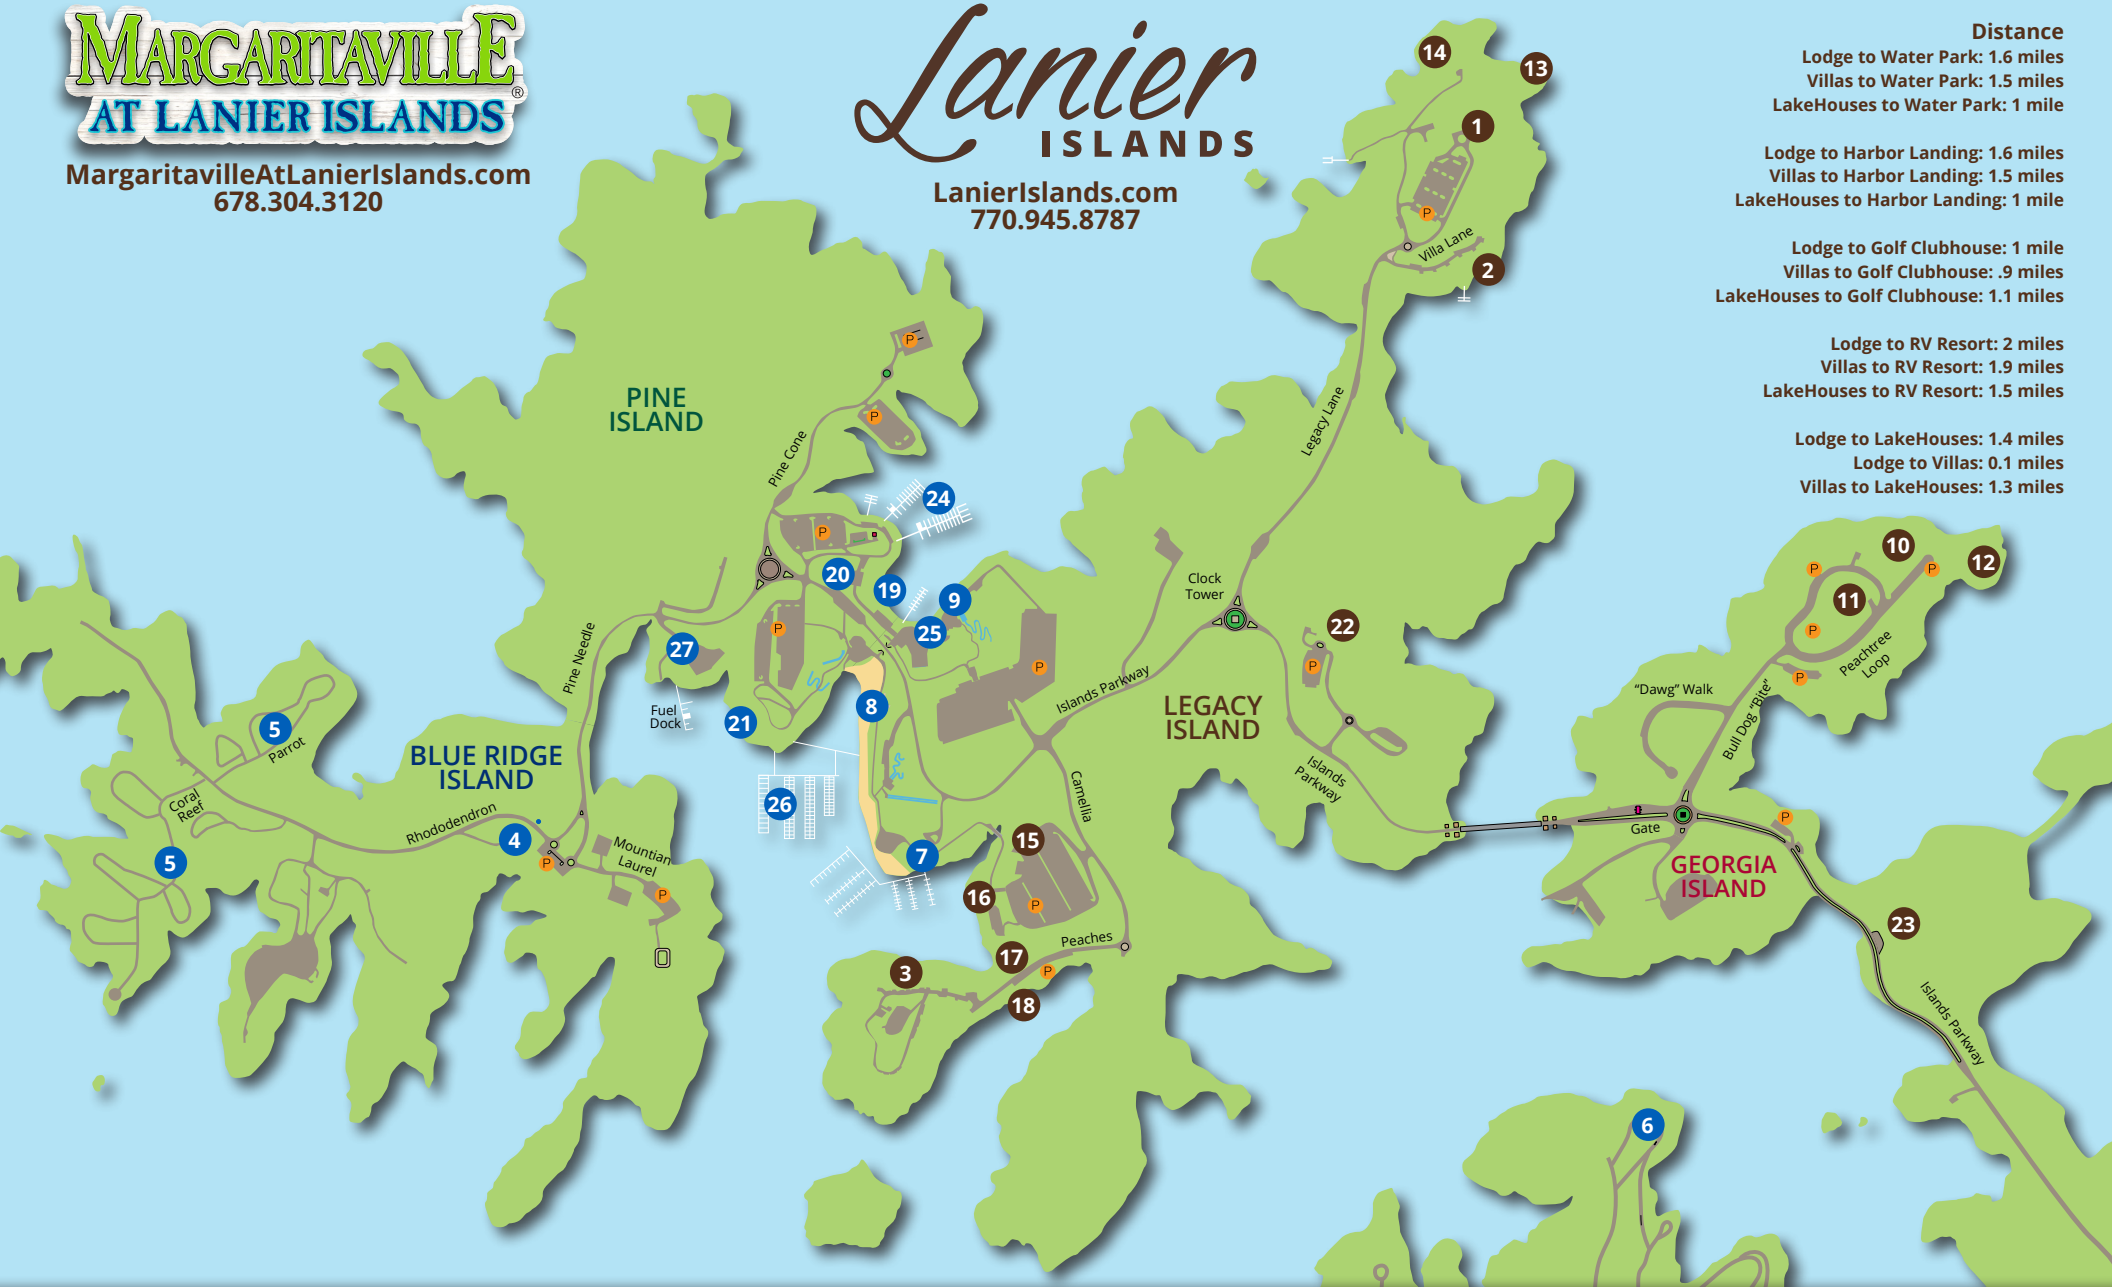

MARGARITAVILLE AT LANIER ISLANDS

MargaritavilleAtLanierIslands.com
678.304.3120

Lanier ISLANDS

LanierIslands.com
770.945.8787

- Distance**
- Lodge to Water Park: 1.6 miles
 - Villas to Water Park: 1.5 miles
 - LakeHouses to Water Park: 1 mile
 - Lodge to Harbor Landing: 1.6 miles
 - Villas to Harbor Landing: 1.5 miles
 - LakeHouses to Harbor Landing: 1 mile
 - Lodge to Golf Clubhouse: 1 mile
 - Villas to Golf Clubhouse: .9 miles
 - LakeHouses to Golf Clubhouse: 1.1 miles
 - Lodge to RV Resort: 2 miles
 - Villas to RV Resort: 1.9 miles
 - LakeHouses to RV Resort: 1.5 miles
 - Lodge to LakeHouses: 1.4 miles
 - Lodge to Villas: 0.1 miles
 - Villas to LakeHouses: 1.3 miles

7. LandShark Bar & Grill
8. Paradise Beach Cantina
- Frank & Lola's Pizzeria
9. Shark Shack

EVENT/WEDDING VENUES

10. Peachtree Pointe Pavilion
11. Peachtree Green
12. Peachtree Falls
13. Oliver Pointe
14. Legacy Pointe
15. The Grand Hall
16. The Carriage House
17. Summer House
18. Venetian Pier
19. Harbor Pavilion
20. Harbor Tent
21. Beachview Pavilion

ACTIVITIES

1. Legacy Lodge
 - Tranquility the Spa
22. Legacy Golf Course
23. Team Building Center
7. LandShark Bar & Grill at LandShark Landing
8. Paradise Beach
24. Harbor Landing
25. The Water Park
 - Family Fun Zone
26. Port of Indecision Marina
27. Port of Indecision Dry Storage

Lanier Islands venues indicated in Brown. Margaritaville venues indicated in Blue.